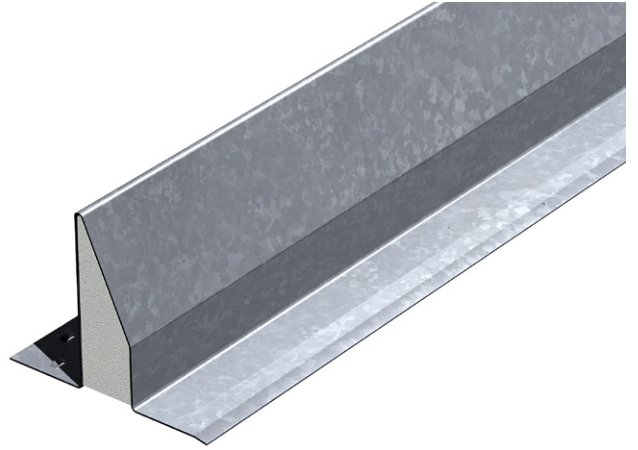

Steel Lintel

1.2M Insulated Steel Lintel 75-90mm Cavity. To suit 900mm opening

SIZE - L x W x H (mm)	WIDTH	OPENING SIZE	CODE
1200 x 263 x 108 mm	900mm	75-90mm	822903
1200 x 280 x 145mm	900mm	95-110mm	822910
1500 x 263 x 108 mm	1200mm	75-90mm	822904
1500 x 278 x 102 mm	1200mm	95-110mm	822909
1800 x 263 x 144 mm	1500mm	75-90mm	822905
2100 x 263 x 144 mm	1800mm	75-90mm	822906
2400 x 264 x 148 mm	2100mm	75-90mm	822907
2400 x 280 x 205mm	2100mm	95-110mm	822911
2700 x 264 x 183 mm	2400mm	75-90mm	822908