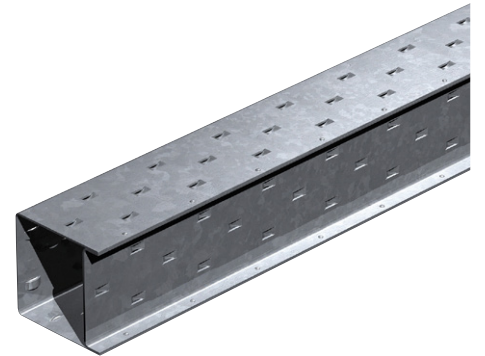

Box Lintel

SIZE - L x W x H	OPENING SIZE	CODE
1200 x 95 x 73mm	900mm	822914
1500 x 95 x 73 mm	1200mm	823474
2100 x 95 x 140mm	1800mm	822915

BARDON CONCRETE

Concrete Products Range

We supply conventional concrete mixes to suit any specification. All delivered direct to your door. We will have a product to suit your needs. Please ask for details of our small loads.

Specialist Concrete Product Range

We have developed a range of quality assured, specialist mixes. If your project requires specialist concrete please ask us for further details.

Screed Products Range

Our national delivery network supplies traditional specialist flooring screeds directly to you.

Ask in store for more details