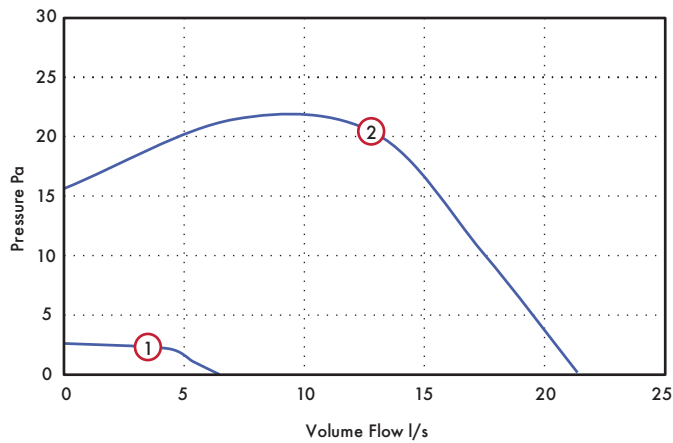

Weight 0.7kg

Performance Guide

Closed Grille

Open Grille

	Model	Speed	l/s	Watts	Warranty (years)
2 Speed	VASF100B/T/HT	① Low	6	2.7	2
		② High	21	4.8	

12dB(A) - Sound dB(A) @3m at low speed

	Model	Speed	l/s	Watts	Warranty (years)
2 Speed	VASF100BO/TO/HTO/PIRVO	③ Low	6	2.7	2
		④ High	23	4.8	