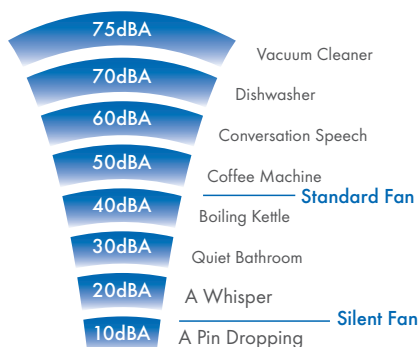

Silent Fan Axial Bathroom/Toilet Fan

The Silent Fan Range from Vent-Axia not only delivers stylish and silent ventilation without compromise on performance, but now comes with even more features and more model options providing flexibility when choosing the right fan.