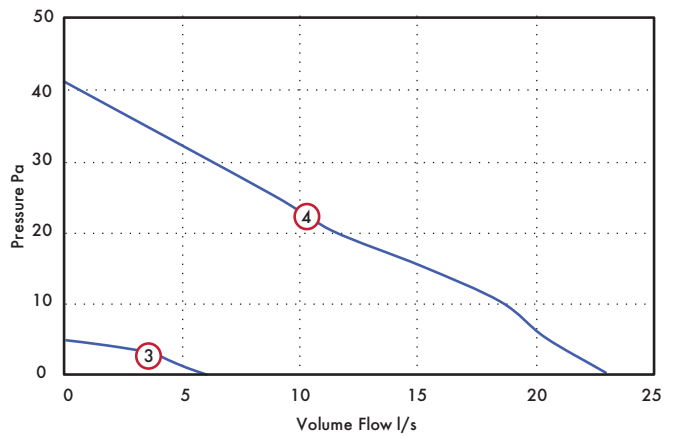

PIR Model

Zone 1 Fixed Speed, Intermittent, PIR

Motion detection, presence infrared motion control with overrun timer adjustable 5-30min. Single speed.

Model	Stock Ref
VASF100PIRO (open grille)	495705

Accessories

Weight 0.7kg

Performance Guide

Closed Grille

Open Grille

	Model	Speed	l/s	Watts	Warranty (years)
2 Speed	VASF100B/T/HT	① Low	6	2.7	2
		② High	21	4.8	

12dB(A) - Sound dB(A) @3m at low speed

	Model	Speed	l/s	Watts	Warranty (years)
2 Speed	VASF100BO/TO/HTO/PIRVO	③ Low	6	2.7	2
		④ High	23	4.8	