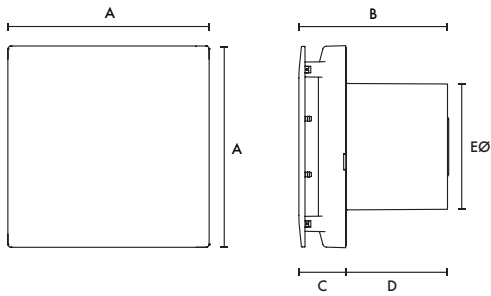

Model	Stock Ref
Window Kit	442947
Wall Kit White	254102
Wall Kit Brown	254100
Internal Fit Wall Kit White + Backdraught Shutter	474779

Dimensions (mm)

Closed Grille

Open Grille

Grille	A	B	C	D	EØ
Closed	160	117	37	80	99
Open	160	117	22	80	99