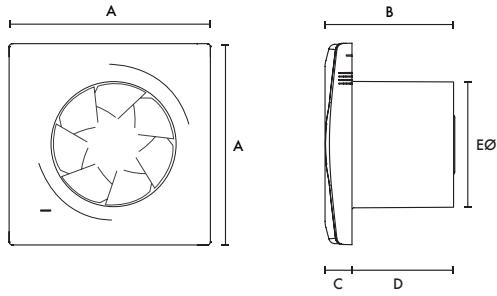

Model	Stock Ref
Window Kit	442947
Wall Kit White	254102
Wall Kit Brown	254100
Internal Fit Wall Kit White + Backdraught Shutter	474779

Dimensions (mm)

Closed Grille

Open Grille

Grille	A	B	C	D	EØ
Closed	160	117	37	80	99
Open	160	117	22	80	99