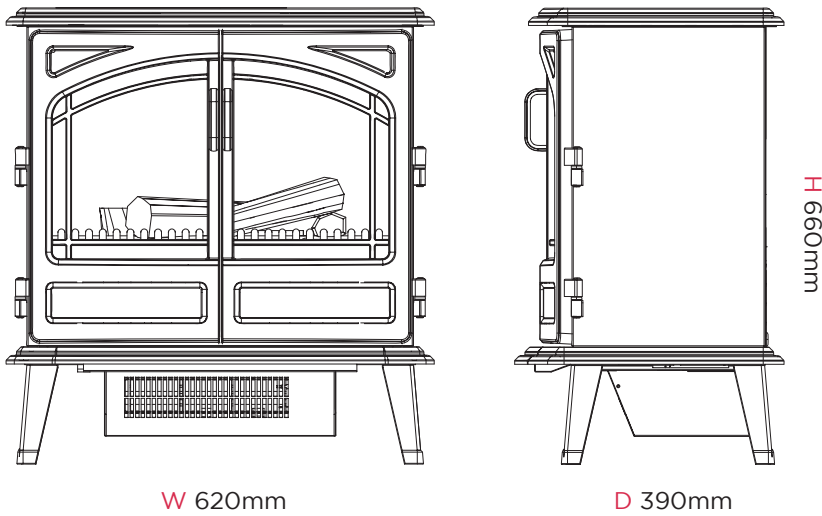

Fortrose

W 620mm

D 390mm

Dimensions & Weight

Height	Width	Depth	Weight	Power Cord Length
660mm	620mm	390mm	20.8kg	1.8m

Opening Doors

Remote Control Operations

- On/off
- Heat settings
- Flame