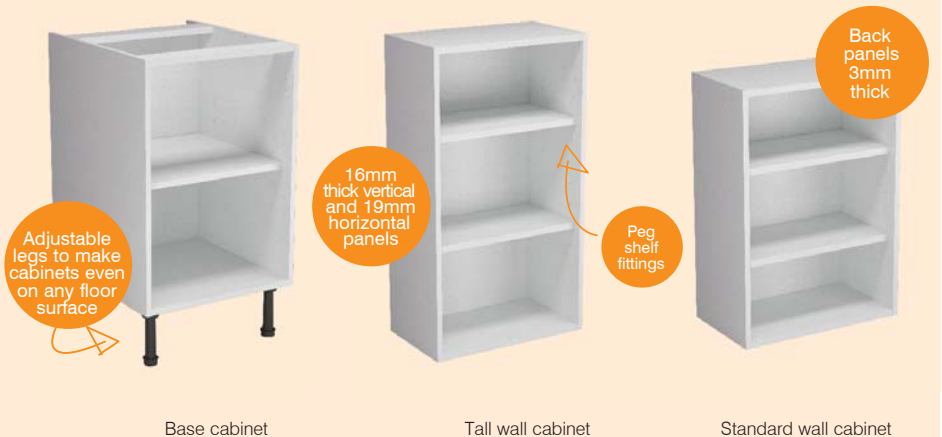

it kitchens

- White cabinets
- Wall cabinets come with 2 shelves, base cabinets come with 1 shelf
- Adjustable visible hanging brackets
- Soft close door and drawer upgrade available

COOKE
& LEWIS

Clic
Cabinets