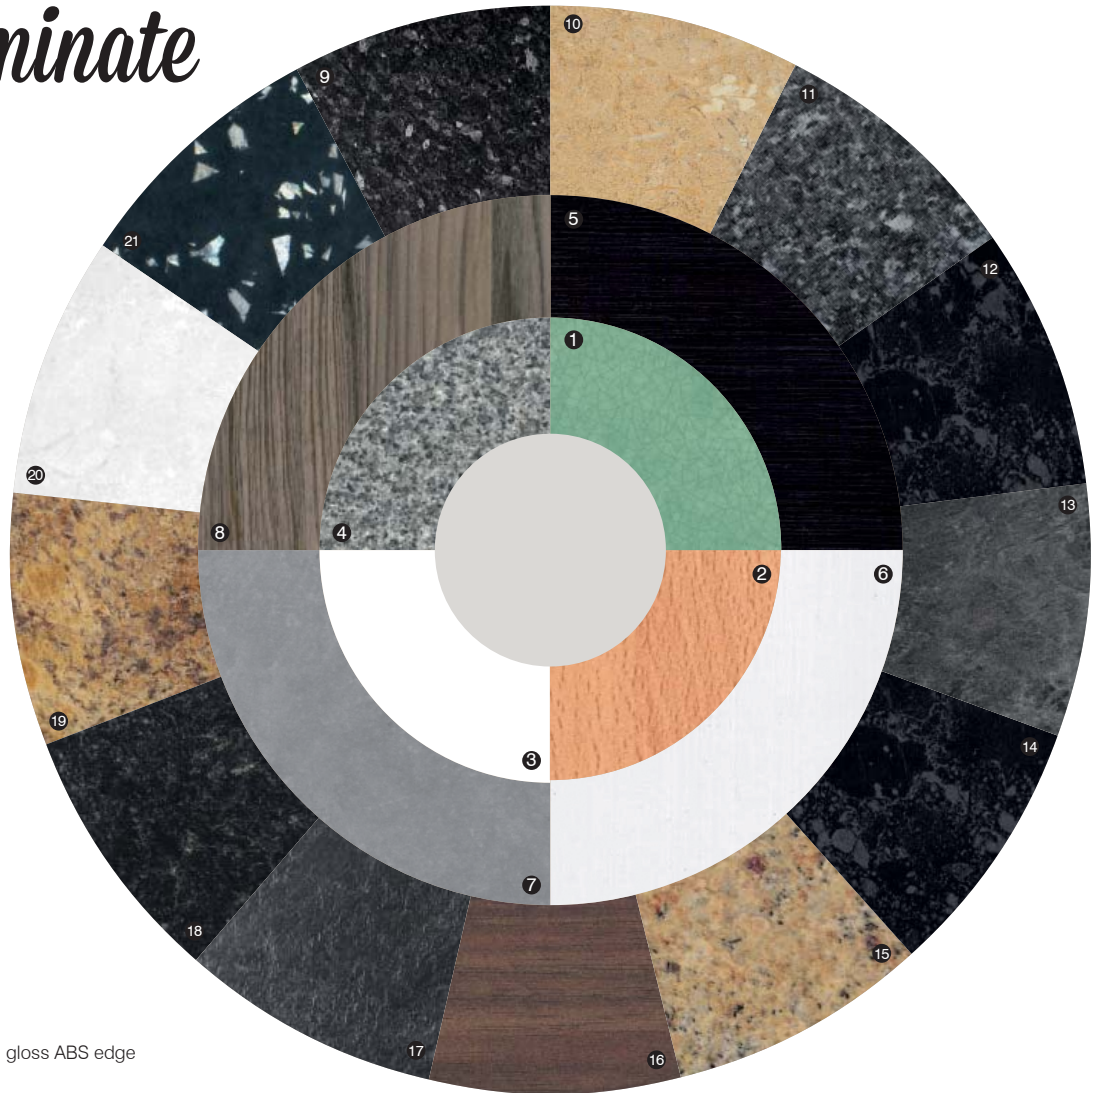

Compatible with IT kitchen cabinets

Laminate

Earthstone

Solid Wood

WORKTOPS

Laminate

28mm

1. Cracked glass gloss ABS edge
2. Beech
3. White
4. Inari granite