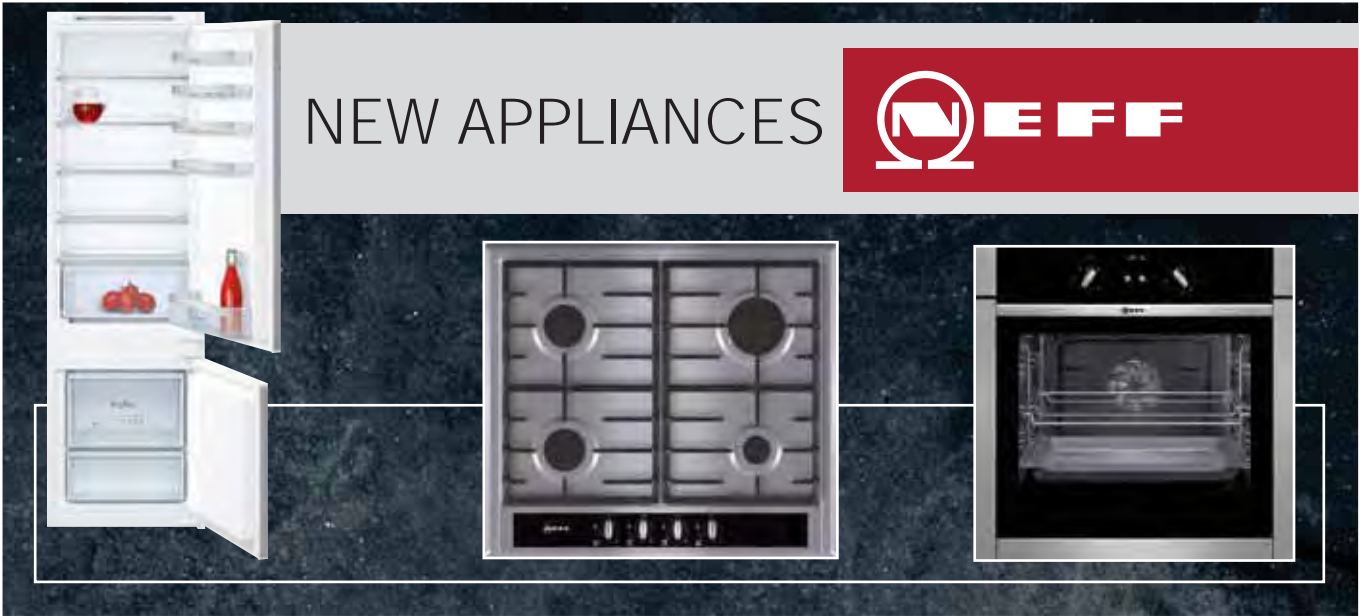

BUILT-IN DOUBLE OVENS

COOKE & LEWIS

STOCKED IN STORE

A 30 AMP 32.5ltr TOP 45ltr MAIN 4

Double oven
H59.4 x W71.8 x D58.1cm

- Easy clean enamel
- Defrost setting

DMF72CL 5052931284597 £305.83

COOKE & LEWIS

STOCKED IN STORE

A 30 AMP 32.5ltr TOP 56ltr MAIN 4

Eye level double oven
H59.4 x W88.8 x D56cm

- Easy clean enamel
- Defrost setting

DMF90CL 5052931284603 £316.67

COOKE & LEWIS

STOCKED IN STORE

A 30 AMP 32.5ltr TOP 45ltr MAIN 8

Double oven
H71.8 x W59.4 x D56cm

- Stainless steel
- Guarantee – 5 year

DUOV72CL 5052931258574 £389.17

beko

STOCKED IN STORE

A 25 AMP 35ltr TOP 65ltr MAIN 16

Eye level double oven
H89 x W59.4 x D56.7cm

- Black

M246B 5023790032261 £398.33

COOKE & LEWIS

STOCKED IN STORE

A 30 AMP 32.5ltr TOP 56ltr MAIN 8

Eye level double oven
H88.8 x W59.4 x D56cm

- Stainless steel
- Guarantee – 5 year

DIOV90CL 5052931258567 £375.00

BOSCH

STOCKED IN STORE

A 20 AMP 51ltr MAIN 4

Double oven
H71.7 x W59.5 x D55.0cm

- Black
- Defrost setting
- Catalytic stay clean liners

HBN13B261B 4242002486116 £525.00

For symbol guide see page 102

All guarantees are manufacturer guarantees. This does not affect your legal rights.

CHOOSE YOUR KITCHEN | FREE PLANNING SERVICE | DUAL QUOTING AVAILABLE | ORDER AT THE COUNTER