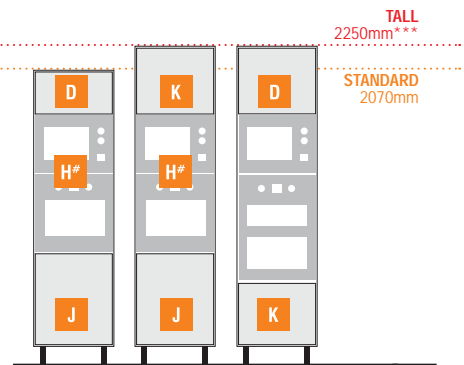

For Single Oven and Microwave Housing Units

- **21** For a standard height 600mm wide single oven and microwave housing unit you need door **Pack D** and door **Pack J**. Don't forget with Cooke & Lewis you can substitute **Pack J** with **Pack BB** to create a 2 drawer cabinet if preferred
- **22** For a tall height 600mm wide single oven and microwave housing unit you need door **Pack K** and door **Pack J**. Don't forget with Cooke & Lewis you can substitute **Pack J** with **Pack BB** to create a 2 drawer cabinet if preferred

For Double Oven and Microwave Housing Units

- **23** For a tall height 600mm wide built-under double oven and microwave housing unit you need to select your door packs based on the size of the microwave being used. This example (shown above) uses a 450mm height microwave with 2 x door **Pack K**.

- **29** For a 600mm wide semi-integrated dishwasher in **non-framed** kitchens you need door **Pack J**.
- **30** For a 600mm wide integrated dishwasher cabinet in **framed** kitchens you need door **Pack I2**.
- **31** For a 600mm wide semi-integrated dishwasher in **framed** kitchens you need door **Pack J2**.

Belfast Sinks

- **32** For a 600mm wide Belfast sink unit you need door **Pack K**.

ASK IN-STORE FOR ORDER DETAILS.

- If buying a pull-out larder frame product for this cabinet see illustrations 6 – 13 for door choices.
- ** Pack X or H oven housing filler panel can be added to accommodate various single oven heights.
- *** Tall sizes are only available for the Cooke & Lewis ranges. Tall doors 2250mm Standard doors 2070mm.
- † Please note there are different options of fridge/freezer unit door combinations – this is dependent on your chosen kitchen style.
- †† For a 70/30 fridge freezer you need to raise the appliance by using one of the shelves supplied.
- ‡ Please note there are different options of drawer boxes for Drawer Packs Y and BB this is dependent on your chosen kitchen style.
- # Door packs to be selected based on the size of the appliances being used. Pack H oven filler panel can be cut to size to accommodate various appliance heights. When placing one appliance above another you may wish to use filler panel H in between.