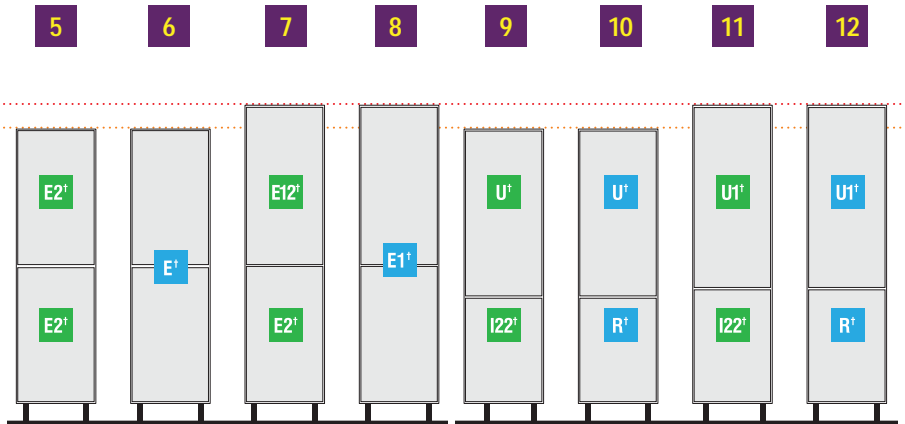

Larder cabinets with framed doors do not allow unrestricted full height access and must be fitted with central shelf

FRIDGE FREEZER CABINETS AND PULL-OUT STORAGE

For Integrated 50/50 Fridge Freezer Cabinets and Pull-out Storage