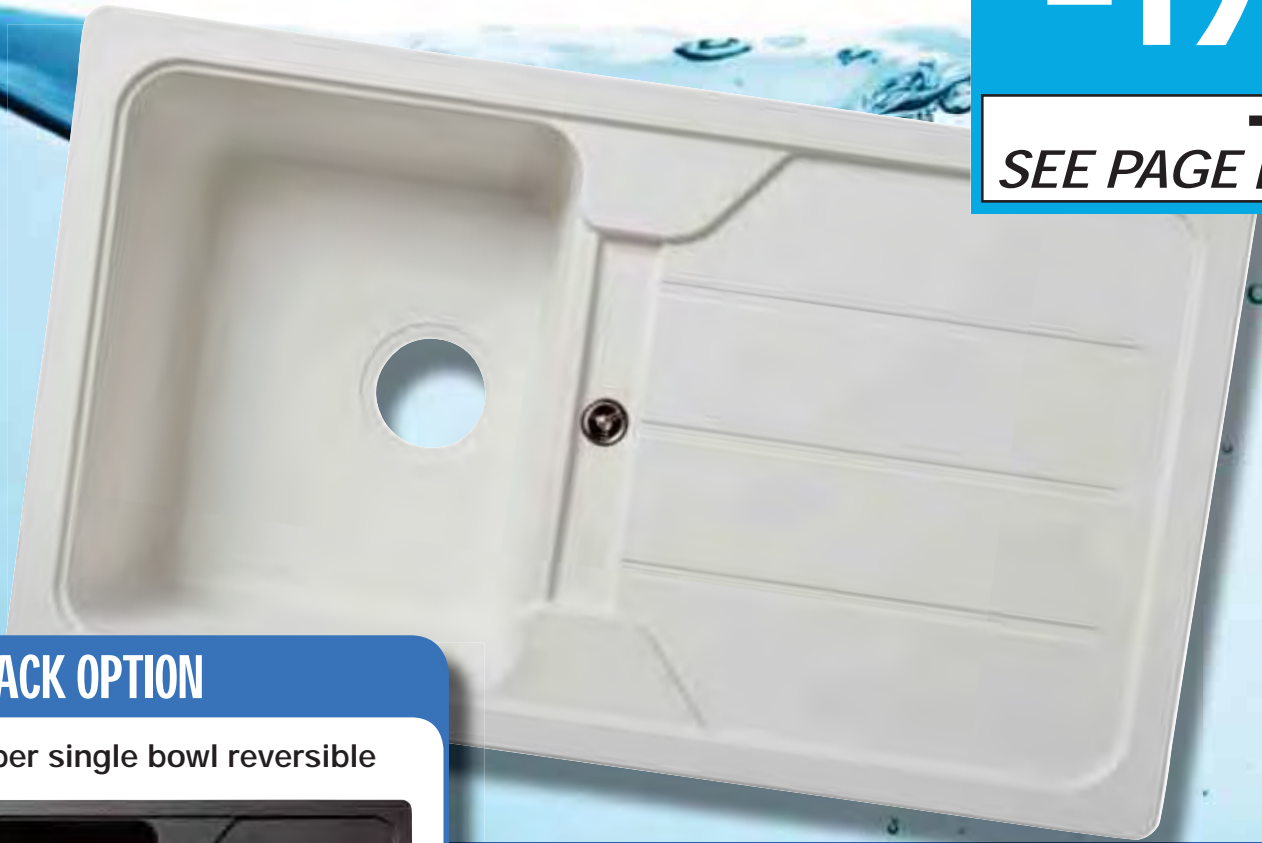

CHOOSE
YOUR
KITCHENFREE
PLANNING
SERVICEDUAL
QUOTING
AVAILABLEORDER
AT THE
COUNTER

COMPOSITE QUARTZ KITCHEN SINKS

COOKE
& LEWIS™

SINKS FROM

£19

SEE PAGE 76

BLACK OPTION

Arber single bowl reversible