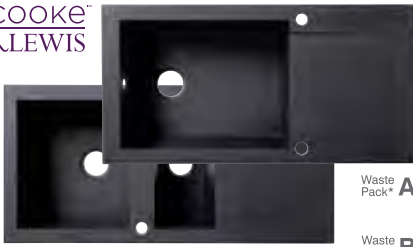

COOKE & LEWIS

Lavoisier single & 1.5 bowl reversible

1. Size: 1 bowl – L980 x W500 x D205mm
     1.5 bowl – L1050 x W500 x D200mm
   - Cut-out size: 1 bowl – L930 x W475mm
     1.5 bowl – L955 x W475mm
   - Waste: 1 bowl – Pack A
     1.5 bowl – Pack B
2. 1 bowl – Composite resin – Black
   3663602901006 **£93.42**
- 1.5 bowl – Composite resin – Black
  3663602901013 **£106.03**

COOKE & LEWIS

Ising single & 1.5 bowl reversible

1. Size: 1 bowl – L800 x W500 x D210mm
     1.5 bowl – L1000 x W500 x D210mm
   - Cut-out size: 1 bowl – L785 x W480mm
     1.5 bowl – L970 x W480mm
   - Waste: 1 bowl – Pack A
     1.5 bowl – Pack B
2. 1 bowl – Composite resin – Black
   3663602900832 **£72.83**
3. 1 bowl – Composite resin – White
   3663602900863 **£72.83**
4. 1 bowl – Composite resin – Grey
   3663602901198 **£72.83**
- 1.5 bowl – Composite resin – Black
  3663602900849 **£88.67**
- 1.5 bowl – Composite resin – White
  3663602900870 **£88.67**
- 1.5 bowl – Composite resin – Grey
  3663602901204 **£88.67**