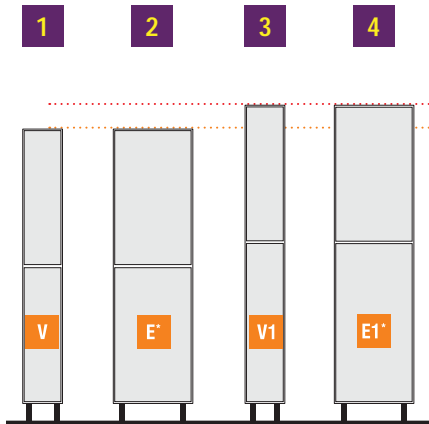

DOOR GUIDES

LARDER CABINETS

For Larder Cabinets

- **1** For a 300mm wide standard larder cabinet you need door **Pack V**. (Pack V contains 2 doors)
- **2** For a 600mm wide standard larder cabinet you need door **Pack E**. (Pack E contains 2 doors)
- **3** For a 300mm wide tall larder cabinet you need door **Pack V1**. (Pack V1 contains 2 doors)
- **4** For a 600mm wide tall larder cabinet you need door **Pack E1**. (Pack E1 contains 2 doors)

Larder cabinets with framed doors do not allow unrestricted full height access and must be fitted with central shelf