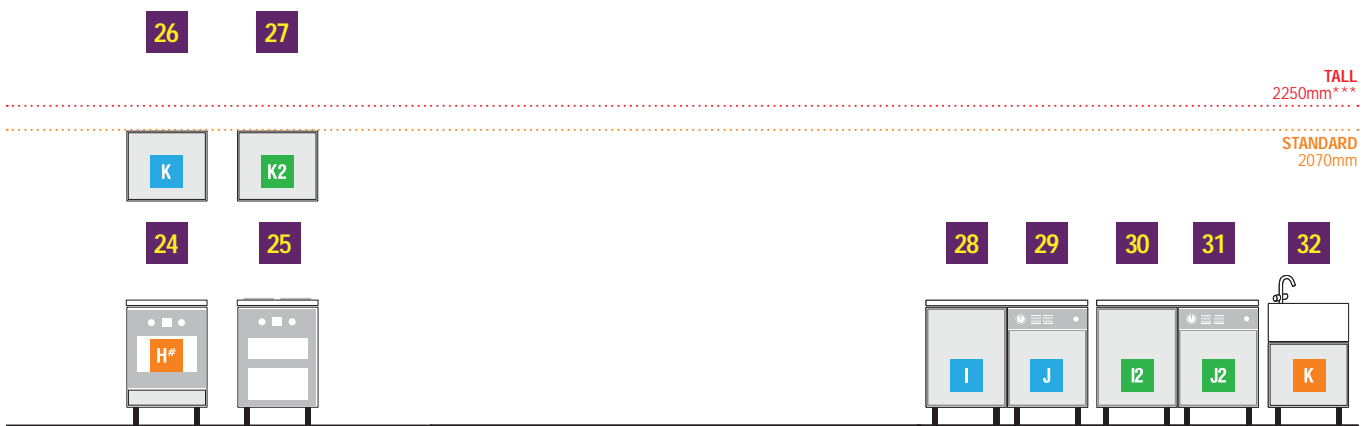

FOR BUILT-UNDER CABINETS AND INTEGRATED APPLIANCES

For Built-Under Cabinets

- **24** For a 600mm wide built-under single oven you may need door **Pack H** to accommodate variations in the height of your appliance.
- **25** No doors are required for a 600mm wide built-under double oven.

- **26** For a 600mm wide extractor hood unit with non-framed doors you need door **Pack K**.
- **27** For a 600mm wide extractor hood unit with framed doors you need door **Pack K2**.

For Integrated Appliances (including fridges, freezers, washing machines and tumble dryers)

- **28** For a 600mm wide integrated dishwasher cabinet in **non-framed** kitchens you need door **Pack I**.

See pages 9 & 10 for hinges

CHOOSE YOUR KITCHEN

FREE PLANNING SERVICE

DUAL QUOTING AVAILABLE

ORDER AT THE COUNTER