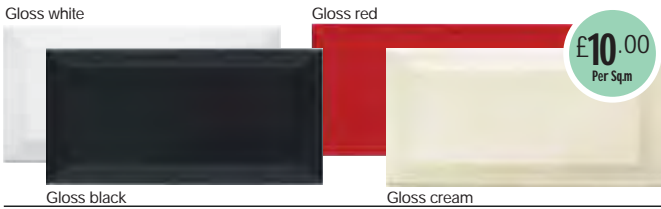

£6.67
Per Sq.m

Holborn wall tile
 ■ Ceramic ■ Pack of 20
 ■ 200 x 250mm ■ Pack coverage: 1m²
 Ripple white 5052931185986 **£6.67**

£7.50
Per Sq.m

Hampton wall tile
 ■ Ceramic ■ Pack of 10
 ■ 250 x 400mm ■ Pack coverage: 1m²
 Ripple white 5052931196739 **£7.50**