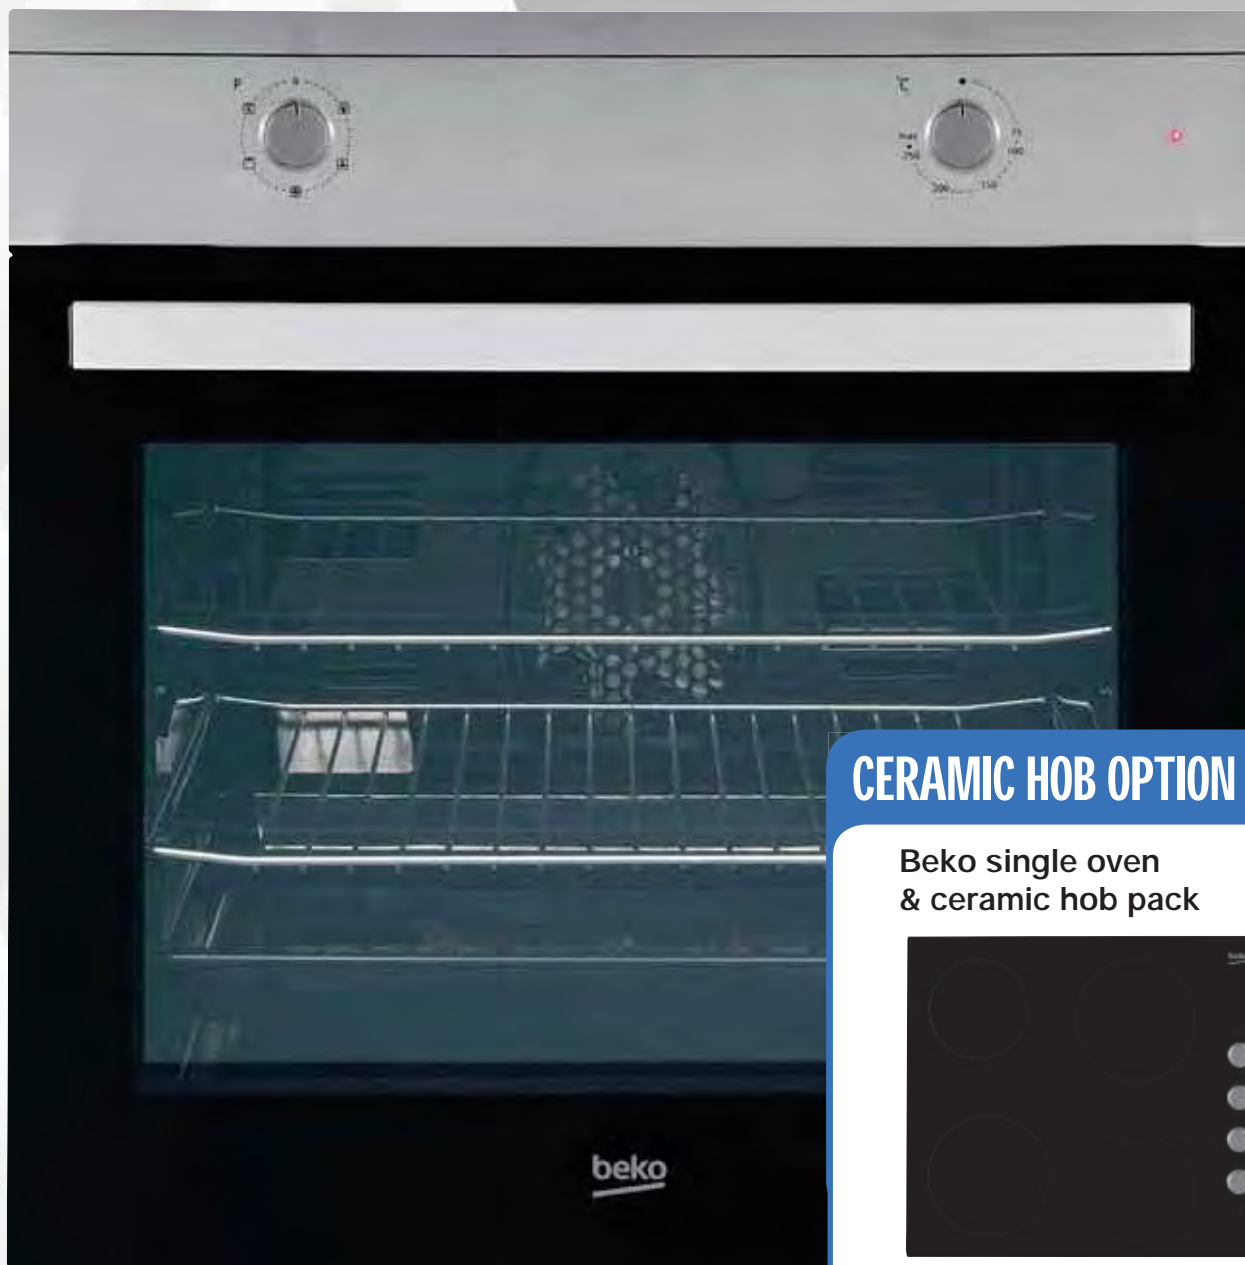

BEKO

OVEN & HOB PACKS, WITH GAS OR CERAMIC OPTIONS

CERAMIC HOB OPTION

Beko single oven
& ceramic hob pack