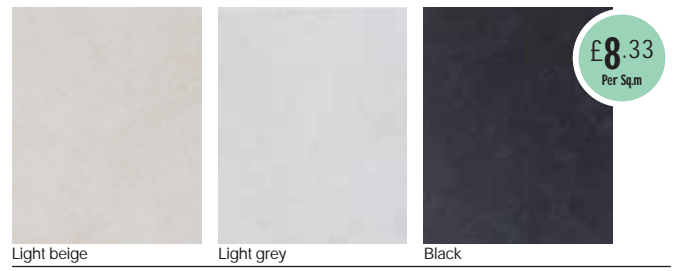

£15
Per Sq.m

Origin linear wall tiles
 ■ Ceramic ■ Pack of 8
 ■ 248 x 498mm ■ Pack coverage: 0.99m²
 Pebble 5039160402008 **£14.85**
 Sand 5039160402015 **£14.85**

£8.33
Per Sq.m

Helena wall tiles
 ■ Ceramic ■ Pack of 20
 ■ 200 x 250mm ■ Pack coverage: 1m²
 Light beige 5052931074167
 Light grey 5052931074174 **£8.33**
 Black 5052931074181