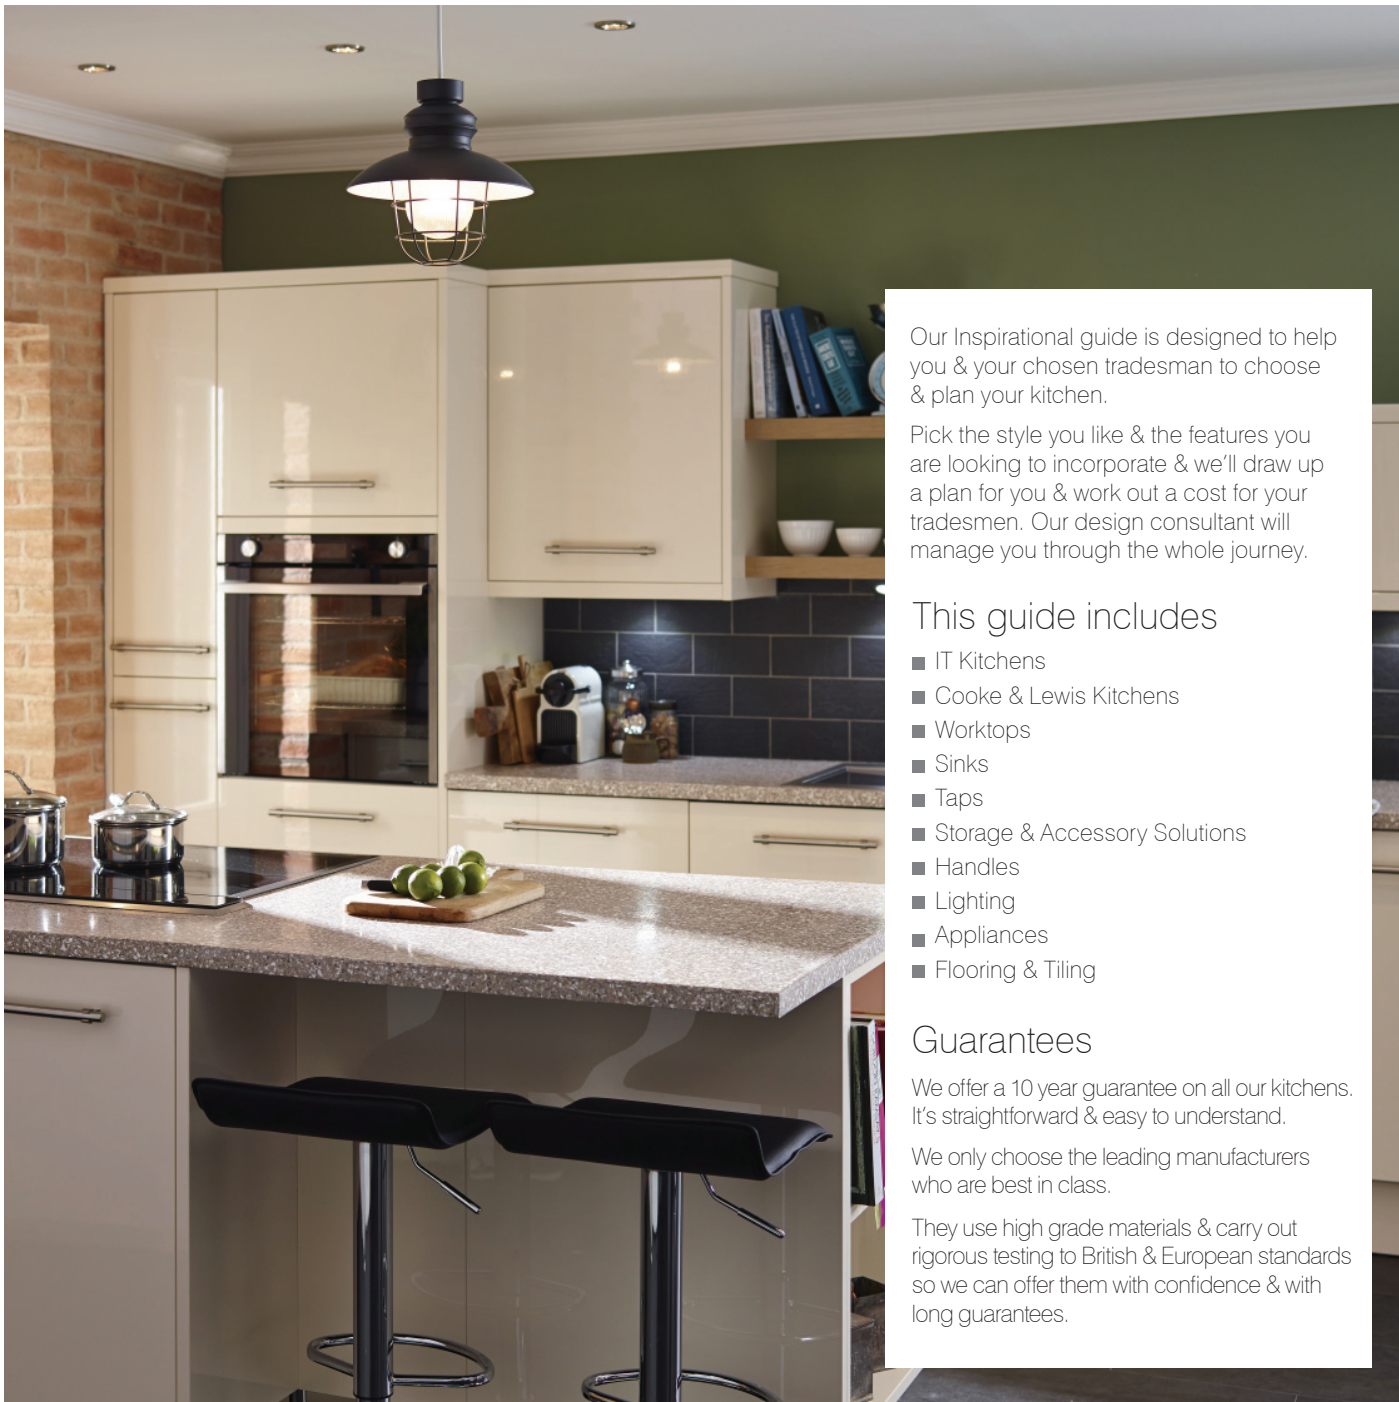

Our Inspirational guide is designed to help you & your chosen tradesman to choose & plan your kitchen.

Pick the style you like & the features you are looking to incorporate & we'll draw up a plan for you & work out a cost for your tradesmen. Our design consultant will manage you through the whole journey.

This guide includes

- IT Kitchens
- Cooke & Lewis Kitchens
- Worktops
- Sinks
- Taps
- Storage & Accessory Solutions
- Handles
- Lighting
- Appliances
- Flooring & Tiling

Guarantees

We offer a 10 year guarantee on all our kitchens. It's straightforward & easy to understand.

We only choose the leading manufacturers who are best in class.

They use high grade materials & carry out rigorous testing to British & European standards so we can offer them with confidence & with long guarantees.