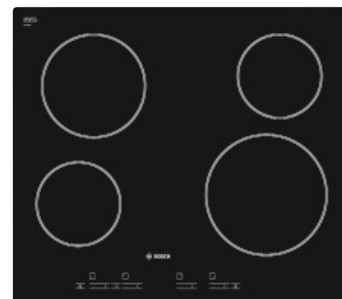

5397007212013

Nakaya single bowl reversible

Stainless steel – Polished
L860 x W500 x D150mm (overall dimensions)
L840 x W480mm (cut-out size)

3663602900689

Designair chimney cooker hood

Black painted steel
400m³/h extraction rate
3 speed settings
H900 x W600 x D473mm

8422248600552

Bosch ceramic hob

Black glass
4 burner
H51 x W592 x D522mm

4242002723914

Cooke & Lewis multifunction single oven

Black
56L main oven capacity
H594 x W594 x D543mm

5052931258758

it kitchens