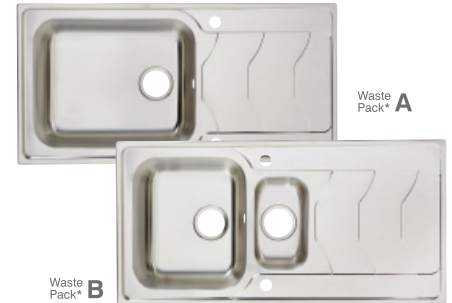

Waste Pack* **A**

Waste Pack* **B**

Buckland single & 1.5 bowl reversible

- Size: 1 bowl – L1000 x W500 x D195mm
  1.5 bowl – x D195mm
- Cut-out size: L982 x W485mm
- Waste: 1 bowl – Pack A
  1.5 bowl – Pack B

1 bowl – Stainless steel – Polished

3663602900986

1.5 bowl – Stainless steel – Polished

3663602900993