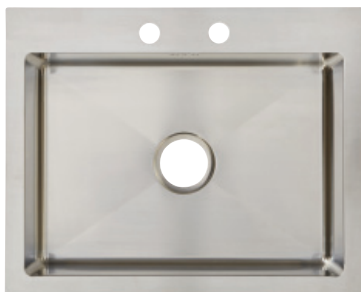

Waste Pack* **A**

Ampère inset bowl

- Size: L620 x W500 x D185mm
- Cut-out size: L600 x W480mm

Stainless steel – Brushed	3663602900801