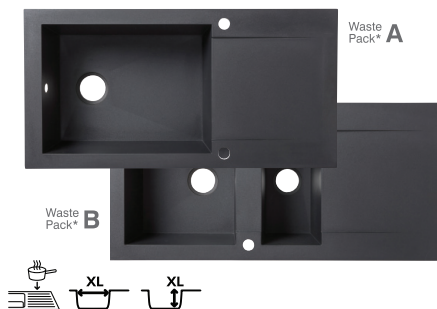

RESIN SINKS

COOKE™
&LEWIS

Lavoisier single & 1.5 bowl reversible

- Size: 1 bowl – L980 x W500 x D205mm
  1.5 bowl – L1050 x W500 x D200mm
- Cut-out size: 1 bowl – L930 x W475mm
  1.5 bowl – L955 x W475mm
- Waste: 1 bowl – Pack A
  1.5 bowl – Pack B

1 bowl – Composite resin – Black	3663602901006
1.5 bowl – Composite resin – Black	3663602901013

COOKE™
&LEWIS

Ising single & 1.5 bowl reversible

- Size: 1 bowl – L800 x W500 x D210mm
  1.5 bowl – L1000 x W500 x D210mm
- Cut-out size: 1 bowl – L785 x W480mm
  1.5 bowl – L970 x W480mm
- Waste: 1 bowl – Pack A
  1.5 bowl – Pack B

1 bowl – Composite resin – Black	3663602900832
1 bowl – Composite resin – White	3663602900863
1 bowl – Composite resin – Grey	3663602901198
1.5 bowl – Composite resin – Black	3663602900849
1.5 bowl – Composite resin – White	3663602900870
1.5 bowl – Composite resin – Grey	3663602901204