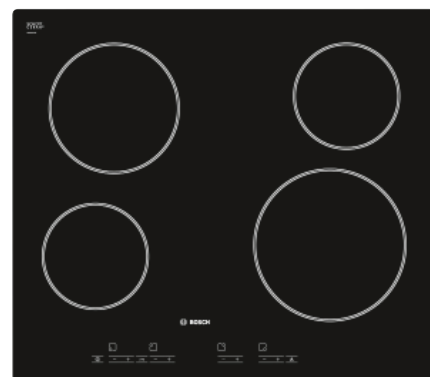

Saru pull-out tap

Chrome finish
Ceramic disc cartridge
Pull-out spray

4059042

Natura ceramic wall & floor tile

Beige
Pack of 6 pack coverage 1.08m²
L600 x W400mm

5052931075775

Glass island cooker hood

Stainless steel
3 speed settings
480m³/h extraction rate
H790 x W900 x D600mm
8422248024136

Bosch ceramic hob

Black glass
H510 x W592 x D522mm
4242002723914

cooke™
&LEWIS

CARISBROOKE

Ivory

Our Carisbrooke Ivory is an appealing alternative to the traditional farmhouse kitchen. Smooth clean lines add a modern twist to a classic heritage design, whilst the ivory finish provides a blank canvas that you can personalise with finishing touches.