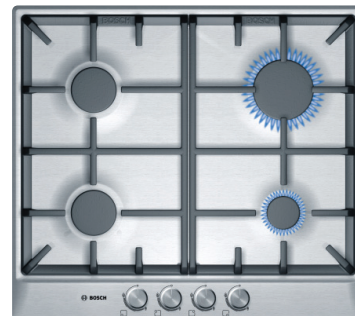

5052931055753

COOKE
& LEWIS

Gas on Glass Hob

H3.8 x W58.4 x D51cm

- Safety gas cut off
- Cast iron pan supports
- LPG conversion kit

CLGH2BK-C

5052931055746

 **BOSCH**