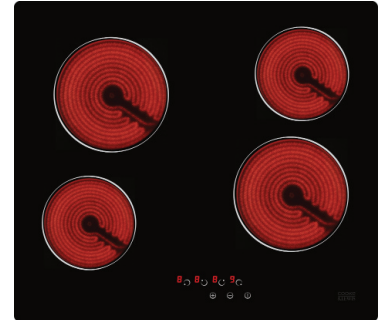

H88.8 x W59.4 x D55.0cm

- Black/Stainless steel
- Defrost setting
- Catalytic stay clean liners

U14M42N5GB

4242004200987

CERAMIC HOBS

cataC

Ceramic hob
H6.5 x W59 x D52cm
■ Black glass

CER60T **8422248609067**

cooke™
&LEWIS

Ceramic hob
H5.5 x W77 x D52cm
■ Black glass

CLCDZ-77 **5052931258604**

cooke™
&LEWIS

Ceramic hob
H6.5 x W59 x D52cm
■ Black glass

CLECBK-C **505293150495**

beko

 **BOSCH**