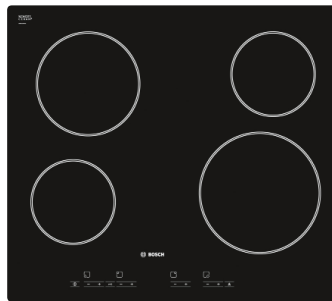

H88.8 x W59.4 x D55.0cm

- Black/Stainless steel
- Defrost setting
- Catalytic stay clean liners

U14M42N5GB

4242004200987

CERAMIC HOBS

cataC

Ceramic hob
H6.5 x W59 x D52cm
■ Black glass

CER60T **8422248609067**

cooke™
&LEWIS

Ceramic hob
H5.5 x W77 x D52cm
■ Black glass

CLCDZ-77 **5052931258604**

cooke™
&LEWIS

Ceramic hob
H6.5 x W59 x D52cm
■ Black glass

CLECBK-C **505293150495**

beko

 **BOSCH**

INDUCTION HOB

cooke™
&LEWIS

Touch control ceramic hob
H5.5 x W77 x D52cm
■ Black Glass

QHC64402T **5023790032520**

Ceramic hob
H5.1 x W59.2 x D52.2cm
■ Black glass

PKE611D17E **4242002723914**

Induction hob
H5.4 x W59 x D52cm