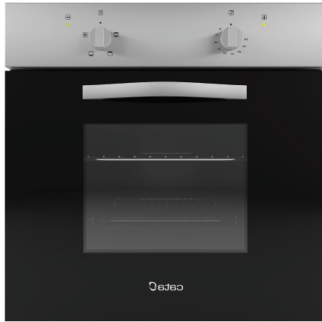

BUILT-IN SINGLE OVENS

cata

Static single oven

H59.3 x W60 x D58.6cm

- Black/stainless steel
- 1 Shelf, 1 baking tray, trivet and handle
- Double glazed door
- Cooling fan

EO5T60

8422248607346

EFF