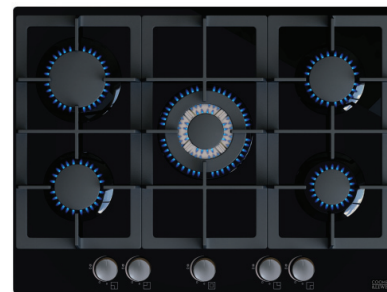

4 Burner gas hob

H3.9 x W56 x D51cm

- Stainless steel
- Automatic ignition

CLGSS-66

5052931258611

COOKE
& LEWIS